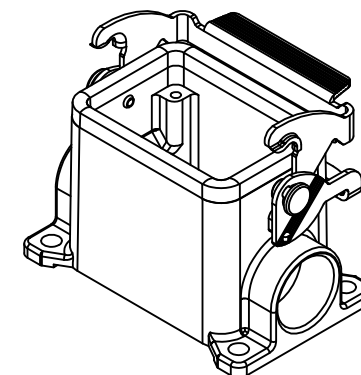

1

2

3

Dimensions
in mm

Simplified representation with dimensions without tolerance

Original Size A4

MVPR 06 L20

Date 20/09/22

Surface mounting housing, size "44.27", 1x M20 side entry,
with 1 lever, 180 °C

Sign. G. Renna

Scale
1:1

1

2

3