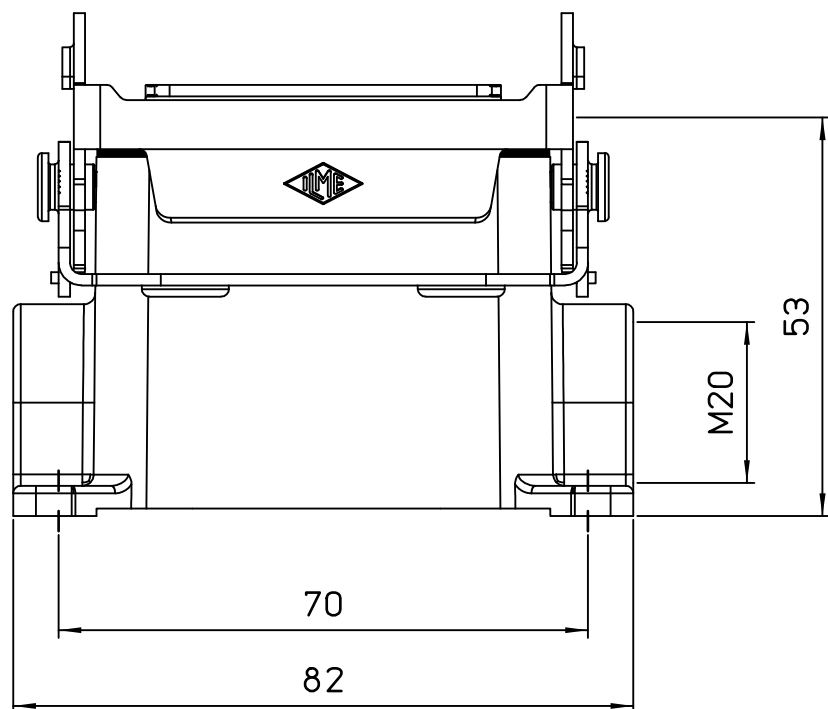

1

2

3

Dimensions
in mm

Simplified representation with dimensions without tolerance

Original Size A4

MVPR 06 L20

Date 20/09/22

Surface mounting housing, size "44.27", 1x M20 side entry,
with 1 lever, 180 °C

Sign. G. Renna

Scale
1:1

1

2

3