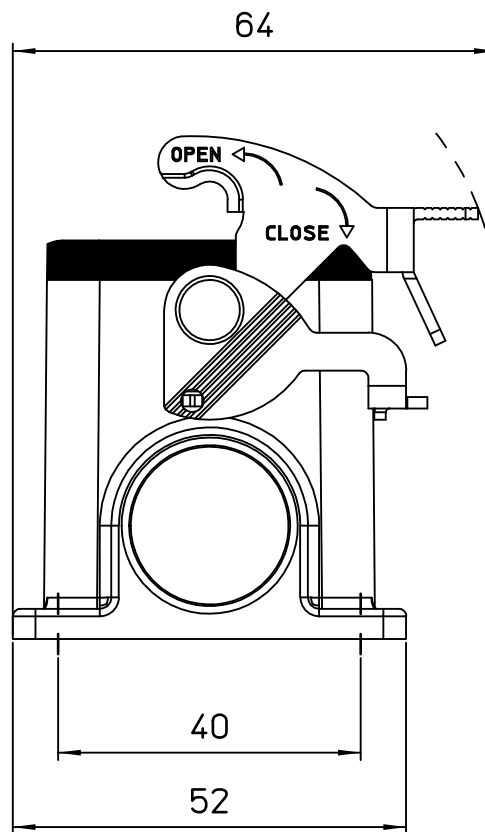

1

2

3

Dimensions
in mm

Simplified representation with dimensions without tolerance

Original Size A4

MVPR 06 L20

Date 20/09/22

Surface mounting housing, size "44.27", 1x M20 side entry,
with 1 lever, 180 °C

Sign. G. Renna

Scale
1:1

1

2

3